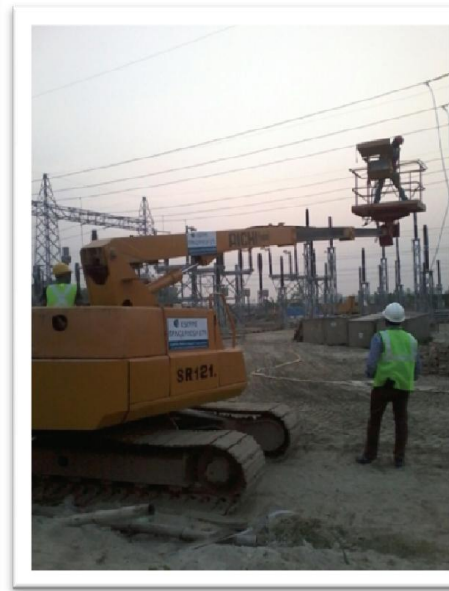

Project Reference

Our Services

- ☐ Engineering, procurement and construction (Subcontracting EPC in Logistic)
- ☐ Logistic support with Turnkey EPC
- ☐ Heavy lifting, transport and engineering solutions
- ☐ Heavy project cargo handling
- ☒ Project Equipment rental
- ☐ Shipping solutions
- ☐ Project cargo Custom clearing and forwarding
- ☒ Skilled and Unskilled manpower supply locally and worldwide
- ☐ Project cargo import and export
- ☐ Support to international Company
- ☐ Capital machinery investment
- ☒ Fabrication Facility (Ship, Tug, Steel, Container - Accommodation, Office & Storage) Etc.
- ☒ Temporary jetty construction

KACHPUR, MEGNA, GOMOTO BRIDGE CONSTRUCTION